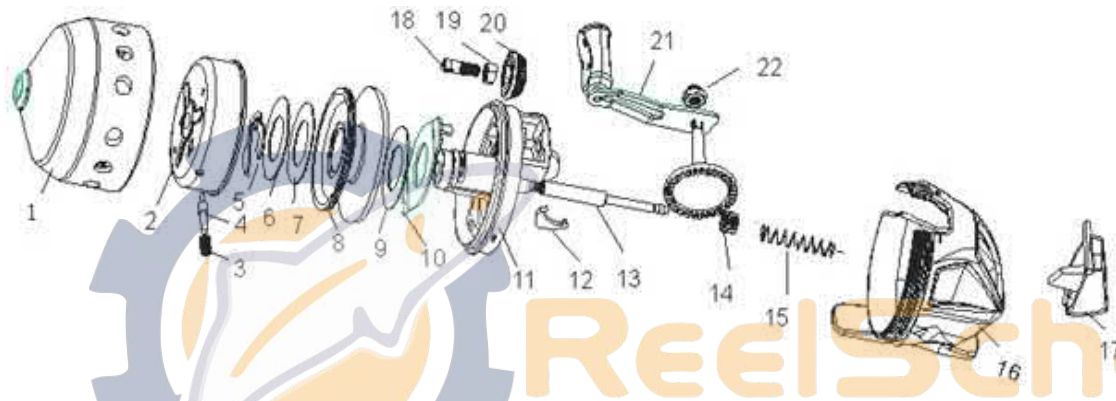

# Shakespeare®

MODEL ALPHASC

SKP-SC-ALPHASC-00

ReelSchematic

ITEM	DESCRIPTION	SAP#	ITEM	DESCRIPTION	SAP#	ITEM	DESCRIPTION	SAP#
1	FRONT COVER ASM	1348026	9	KEY WASHER	1348034	17	THUMB BUTTON	1348042
2	P.U.H. ASM	1348027	10	SPRING WASHER	1348035	18	DRAG SCREW	1348043
3	PIN SPRING	1348028	11	FRAME ASM	1348036	19	DRAG NUT	1322440
4	PICK UP PIN	1348029	12	A/R PAWL	1348037	20	DRAG KNOB	1348044
5	RETAINING RING	1348030	13	MAIN SHAFT	1348038	21	HANDLE ASM	1348045
6	KEY WASHER	1348031	14	PINION	1348039	22	HANDLE NUT	1322443
7	DRAG WASHER	1348032	15	MAIN SHAFT SPRING	1348040			
8	SPOOL ASM	1348033	16	REAR COVER	1348041			